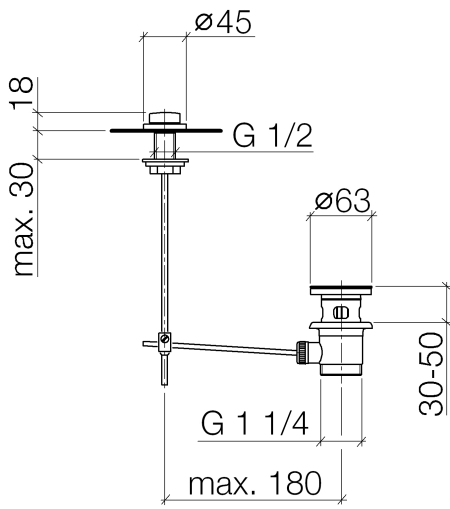

Basin Waste with knob for deck mounting 1 1/4" - Brushed Dark Platinum

IMO

10 200 970

Fits: IMO, LULU, MADISON, MEM, TARA,
CL.1, LISSÉ, VAIA, META, CYO

	Brushed Dark Platinum	10 200 970-99
	Chrome	10 200 970-00
	Brushed Platinum	10 200 970-06
	Platinum	10 200 970-08
	Durabrand (23kt Gold)	10 200 970-09
	Dark Chrome	10 200 970-19
	Light Gold	10 200 970-26
	Brushed Light Gold	10 200 970-27
	Brushed Durabrand (23kt Gold)	10 200 970-28
	Matte Black	10 200 970-33
	Brushed Bronze	10 200 970-42
	Brushed Champagne (22kt Gold)	10 200 970-46
	Champagne (22kt Gold)	10 200 970-47
	Brushed Chrome	10 200 970-93

Basin Waste with knob for deck mounting 1 1/4" - Brushed Dark Platinum

IMO

10 200 970

Only suitable for basins with an overflow.

10 200 970

10 200 970

Parts for other finishes can be found here: [Chrome](#)

Spare parts list

No.	Item Number	Name	Quantity used	Delivery time
1	09 21 33 001-99	handle	1	30
2	09 14 10 007 90	seal	2	2
3	09 31 09 004-99	pull-rod	1	30
4	09 18 40 022-99	sleeve	1	30
5	09 14 10 095 90	seal	1	2
6	09 14 05 012 90	seal	1	2
7	09 14 40 001 90	seal	1	60
8	09 23 10 010 90	nut	1	2
9	90 11 01 001 00-99	pop-up waste	1	30